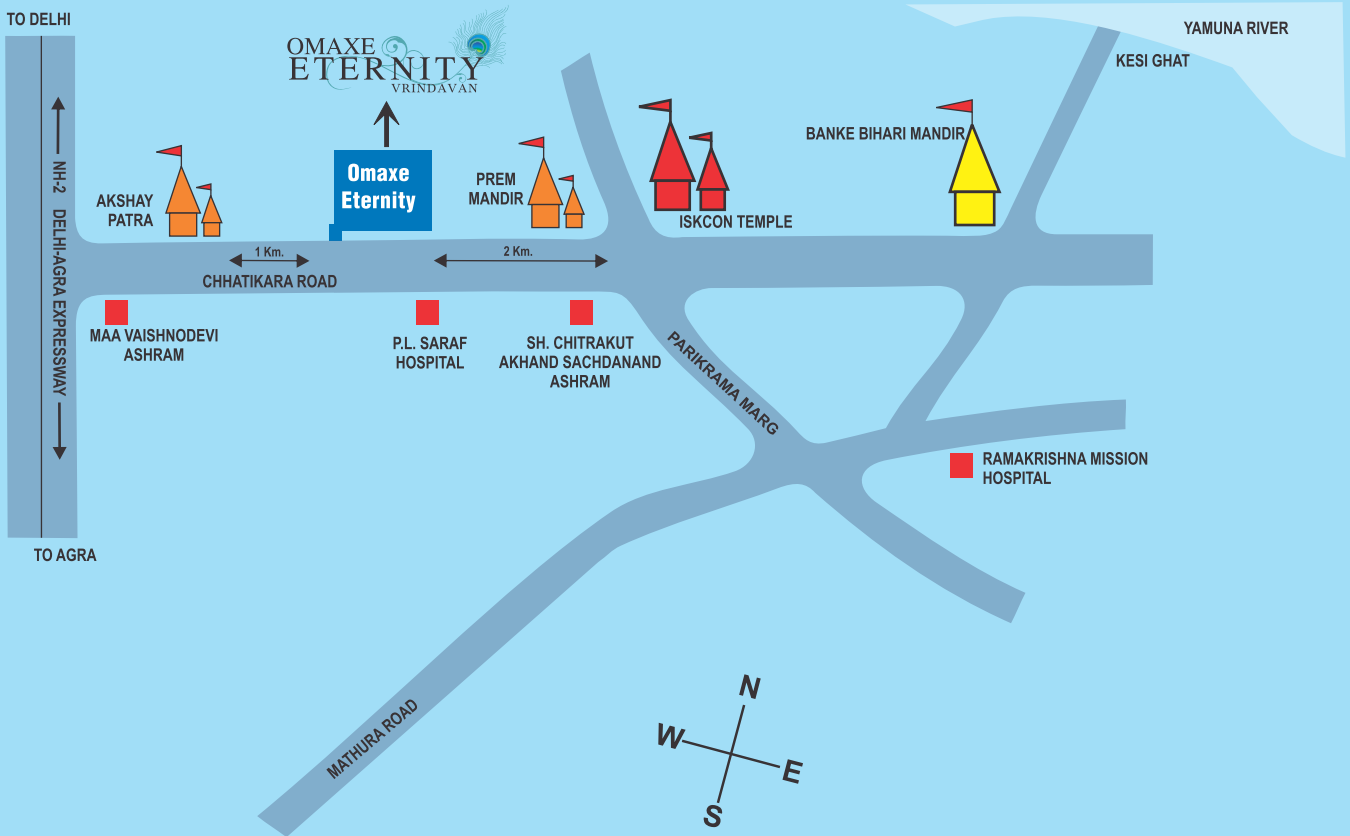

Location Map

DISTANCE CHART

ISKCON TEMPLE : 2 kms

AKSHAY PATRA : 1 Km

MAP NOT TO SCALE